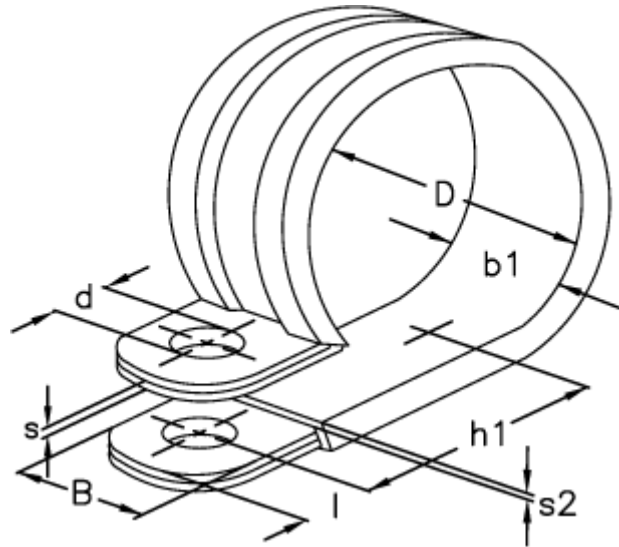

Article number: 029417720025

Description: Retaining Clip RSGU 1. 25/20 W5 EPDM

Measures

| | |
|------------|--------|
| b1 | = 25.0 |
| d | = 8.4 |
| Diameter D | = 25 |
| h1 | = 27.0 |
| l | = 8.5 |
| s | = 0.80 |
| s2 | = 2.0 |
| Width B | = 20 |